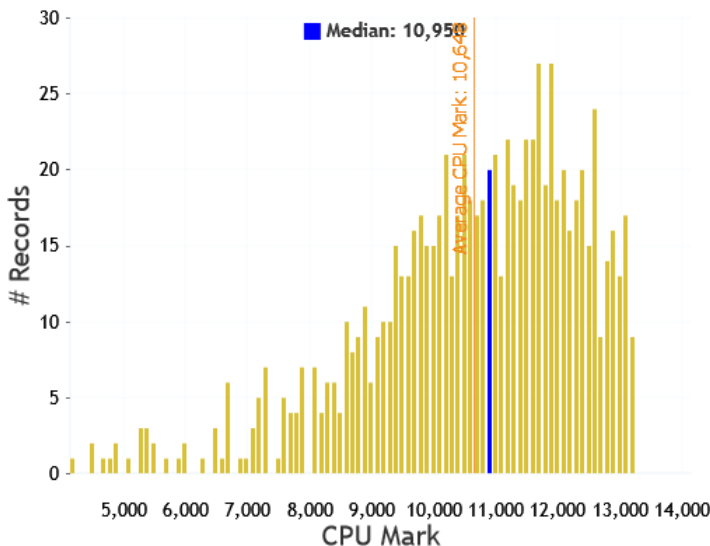

🏠 CPU Benchmarks ▼

Integer Math	35,728 MOps/Sec
Floating Point Math	21,019 MOps/Sec
Find Prime Numbers	49 Million Primes/Sec
Random String Sorting	14 Thousand Strings/Sec
Data Encryption	5,973 MBytes/Sec
Data Compression	107.4 MBytes/Sec
Physics	768 Frames/Sec
Extended Instructions	7,802 Million Matrices/Sec
Single Thread	2,896 MOps/Sec

From submitted results to PerformanceTest V10 as of 23rd of September 2021.

CPU Mark Distribution for Intel Core i7-1165G7 @ 2.80GHz

Submitted Baseline Distribution Graph as of 22nd of September 2021

From submitted results to PerformanceTest V10 as of 22nd of September 2021.

Search for Intel Core i7-1165G7 @ 2.80GHz
from the Featured Merchants below: