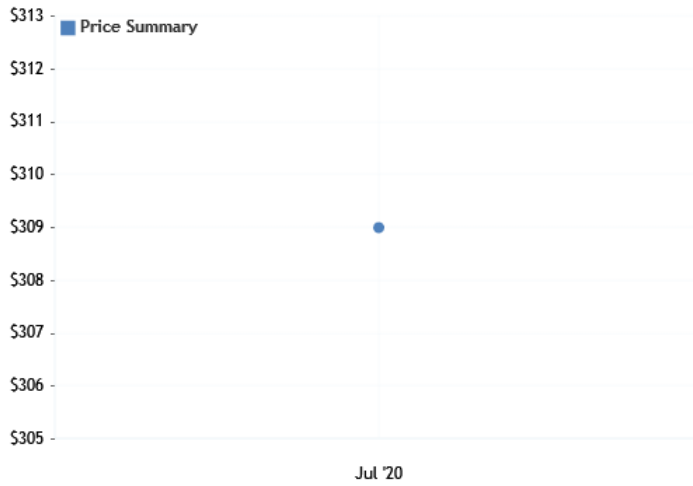

Pricing History

CPU Mark Relative to Top 10 Common Laptop CPUs

As of 23rd of September 2021 - Higher results represent better performance

Processor	Average CPU Mark
AMD Ryzen 7 4800H	19,173
Apple M1 8 Core 3200 MHz	15,159
Intel Core i7-10750H @ 2.60GHz	12,518
Intel Core i7-9750H @ 2.60GHz	11,281
AMD Ryzen 5 4500U	11,212
Intel Core i7-8750H @ 2.20GHz	10,141
Intel Core i5-1135G7 @ 2.40GHz	10,084
AMD Ryzen 5 3500U	7,931
Intel Core i7-7700HQ @ 2.80GHz	6,935
Microsoft ARM SQ1 @ 3.0 GHz	3,970
Celeron Dual-Core T3500 @ 2.10GHz	768