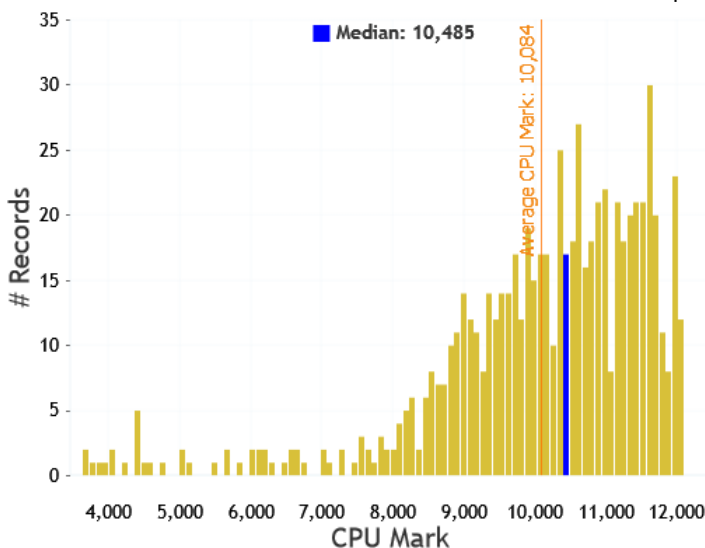

CPU Benchmarks ▼

Integer Math	33,935 MOps/Sec
Floating Point Math	20,142 MOps/Sec
Find Prime Numbers	37 Million Primes/Sec
Random String Sorting	13 Thousand Strings/Sec
Data Encryption	5,858 MBytes/Sec
Data Compression	105.1 MBytes/Sec
Physics	609 Frames/Sec
Extended Instructions	7,878 Million Matrices/Sec
Single Thread	2,731 MOps/Sec

From submitted results to PerformanceTest V10 as of 22nd of September 2021.

CPU Mark Distribution for Intel Core i5-1135G7 @ 2.40GHz

Submitted Baseline Distribution Graph as of 22nd of September 2021

From submitted results to PerformanceTest V10 as of 22nd of September 2021.

Search for Intel Core i5-1135G7 @ 2.40GHz
from the Featured Merchants below: